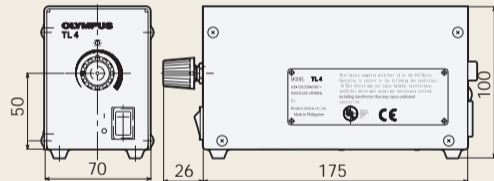

## IX51 dimensions

(unit:mm)

## TL4 dimensions

(unit:mm)

Rated voltage:55VA