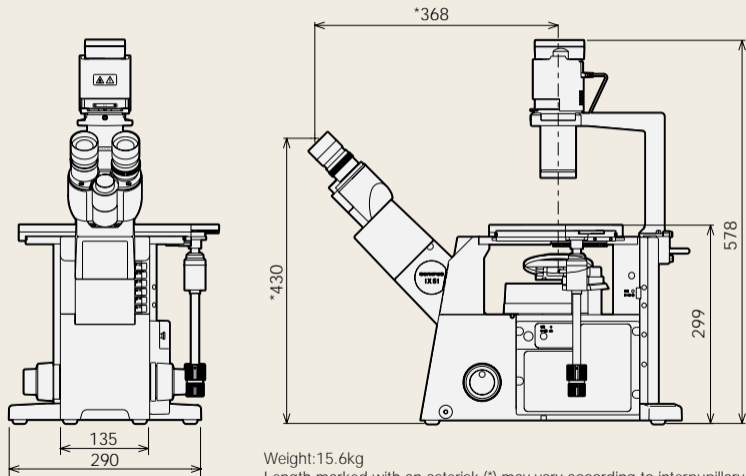

## IX51 dimensions

(unit:mm)

## TL4 dimensions

(unit:mm)

Rated voltage:55VA