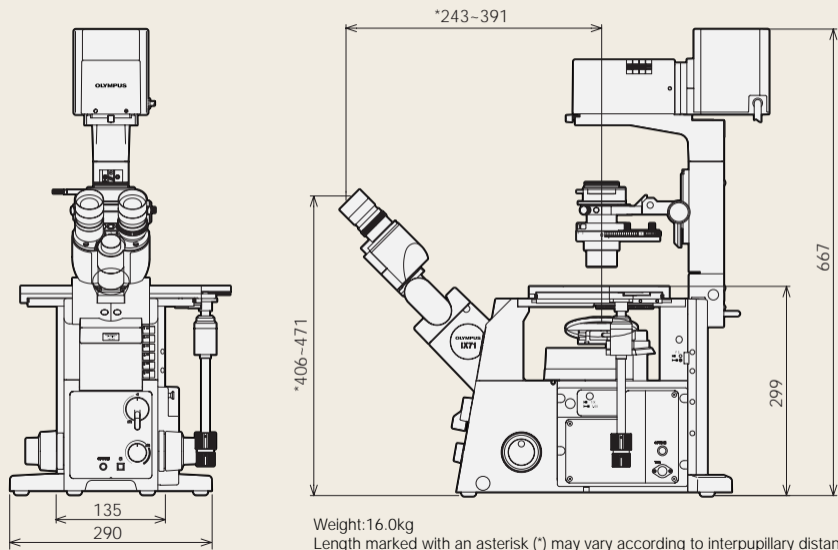

IX71 dimensions

(unit: mm)

TH4 dimensions

(unit: mm)

Rated voltage: 200VA

TH4-HS dimensions

(unit: mm)