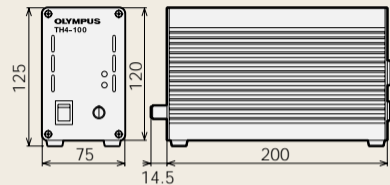

IX71 dimensions

(unit: mm)

TH4 dimensions

(unit: mm)

Rated voltage: 200VA

TH4-HS dimensions

(unit: mm)