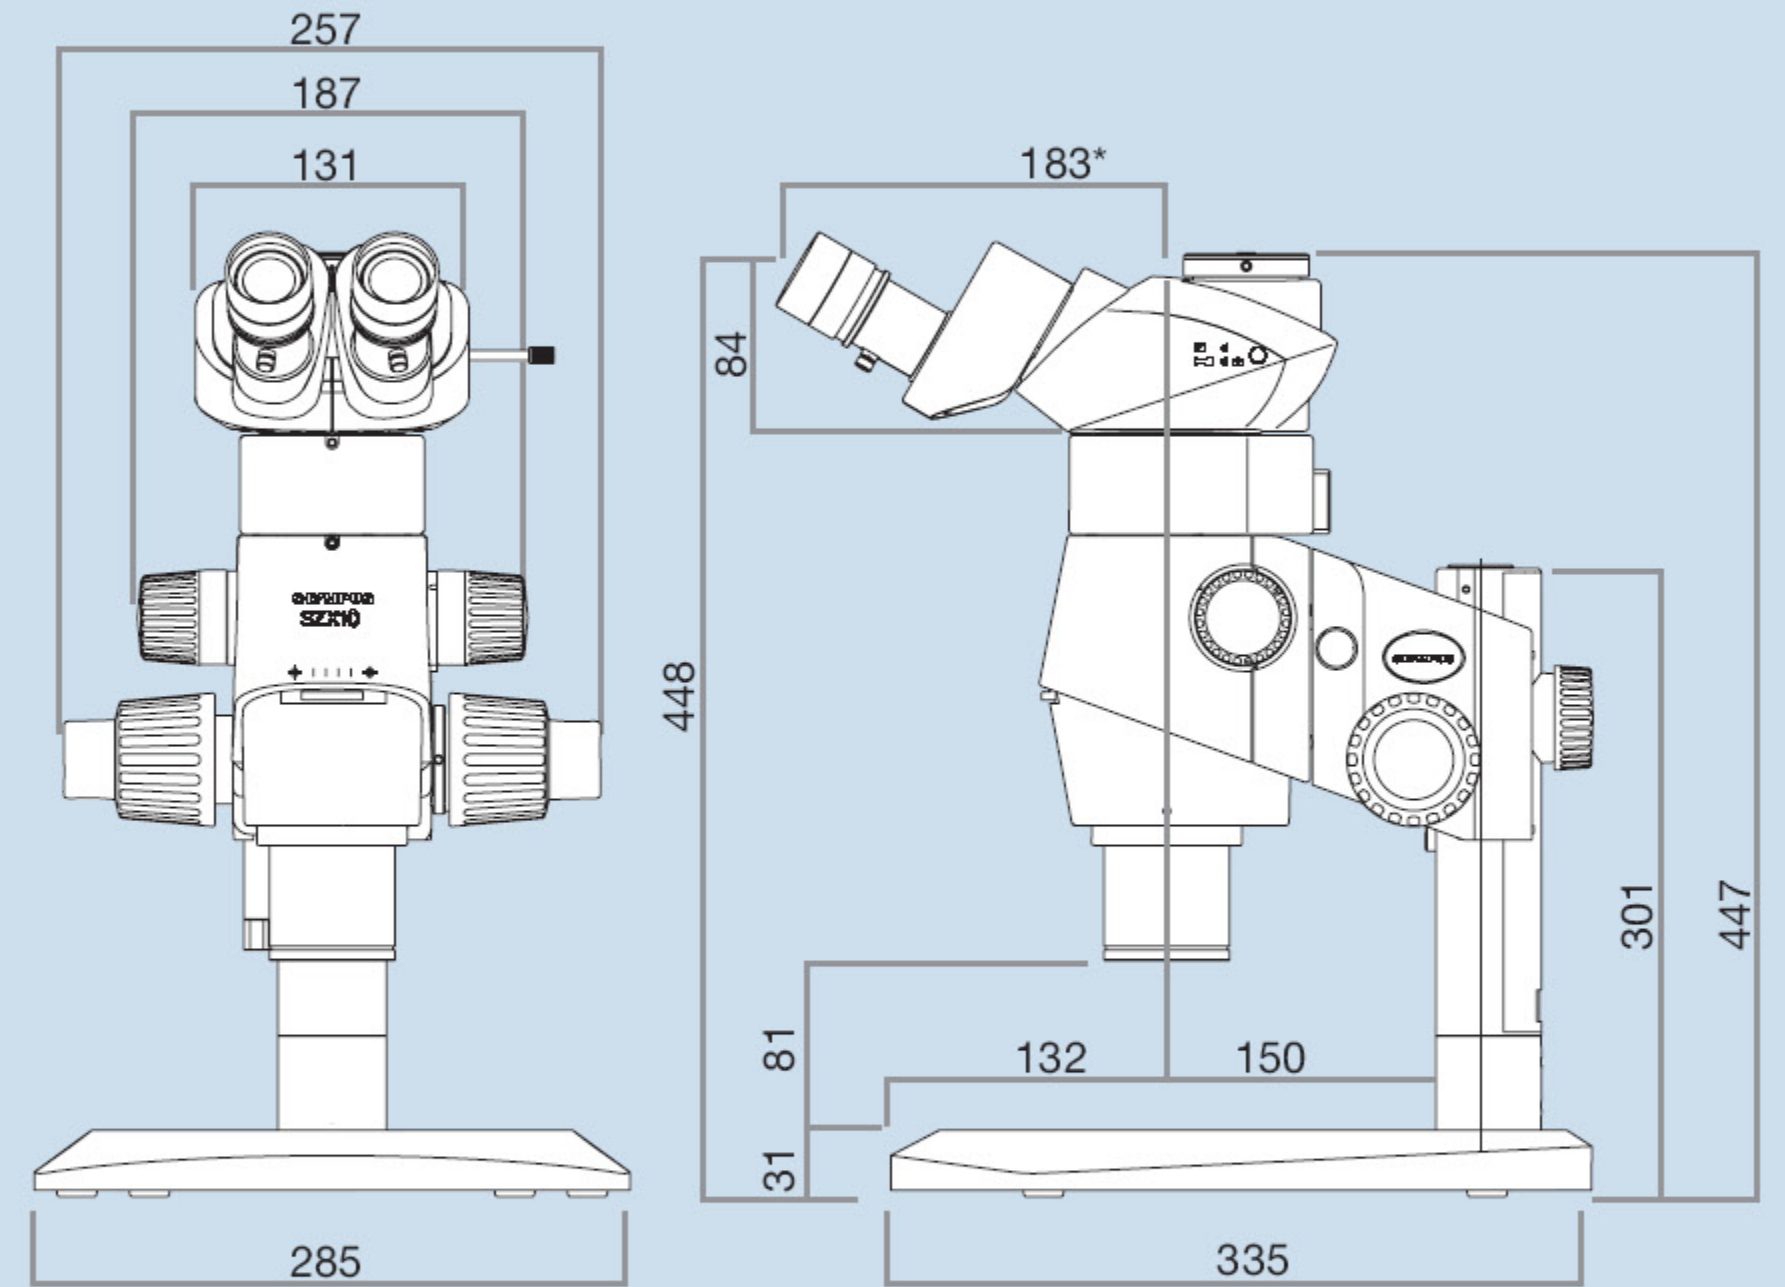

SZX2 dimensions

SZX16

SZX10

Dimension unit: mm. * This dimension may vary according to the interpupillary distance.