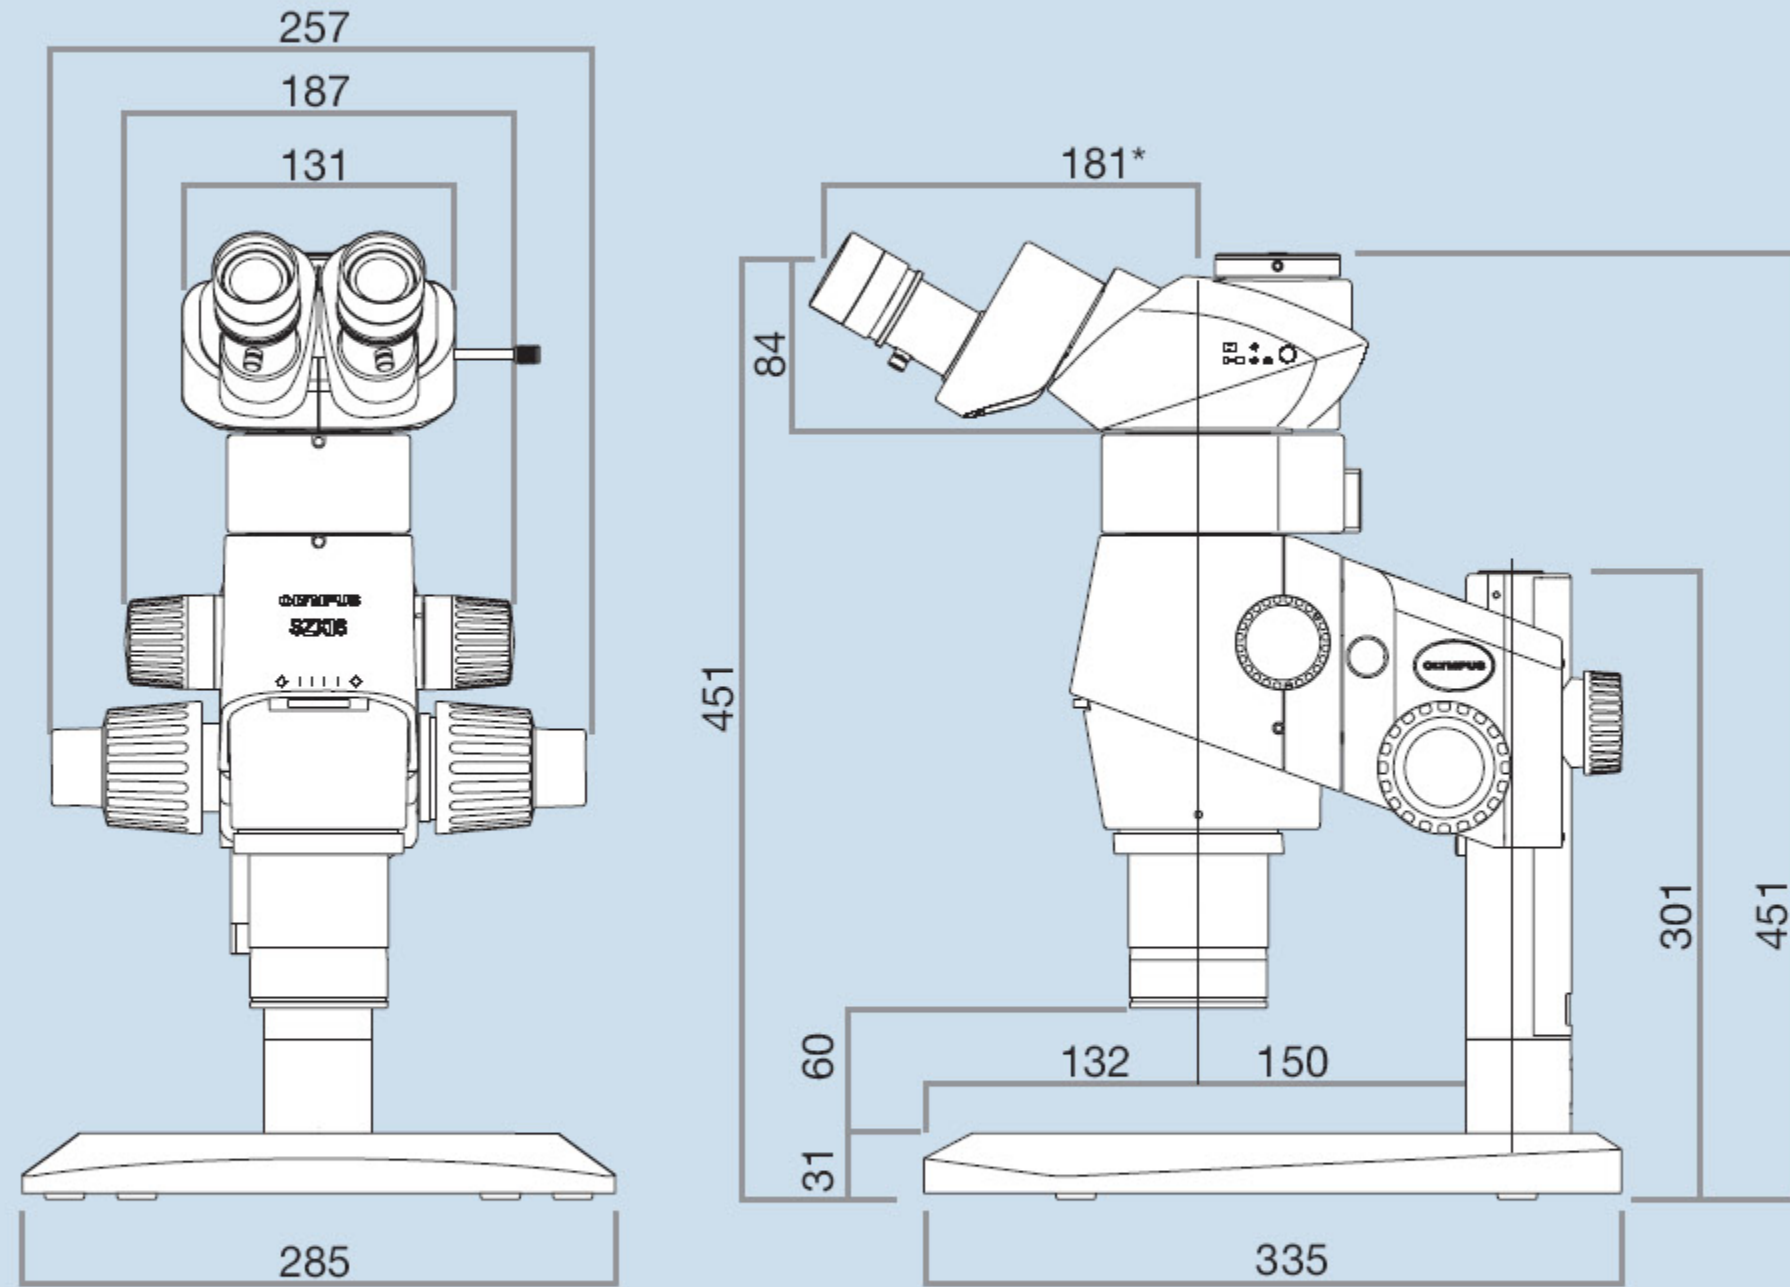

SZX2 dimensions

SZX16

SZX10

Dimension unit: mm. * This dimension may vary according to the interpupillary distance.