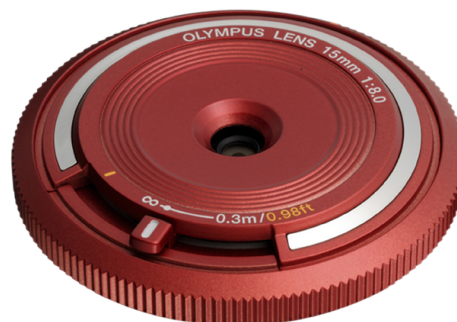

Body Cap Lens 15mm 1:8.0

- Incredibly slim & compact
- Protection where ever you go
- Special focus switch to change to 0.3m focus
- Ideal for instant snapshots
- Closing mechanism to function as a body cap

The lens the size of a body cap

It might look and act like a protective body cap, but this useful piece of equipment is actually an ultra-slim 15mm 1:8.0 lens as well. With its small-scale dimensions with a length of only 9mm, it is ever ready for capturing wide-angle shots whenever a photo opportunity comes your way. You can also shoot as near as 0.3m to your subjects, opening up endless scope for taking fascinating close-ups. Its extremely compact size means that you can simply keep it on your camera body as a protective body cap the rest of the time, keeping your camera as lightweight as possible.

Specifications

Focal Length

Focal length	15mm
Focal length (equiv. 35mm)	30mm

Lens Construction

Lens configuration	3 elements / 3 groups
Angle of view	72°
Closest focusing distance	0.3m
Focusing method	Fixed focus (switch between 2 focusing positions)
Maximum image magnification	0.06x (Micro Four Thirds) / 0.12x (35mm format)

Aperture

Number of aperture blades	1
Maximum aperture	1:8.0
Minimum aperture	1:8.0

Dimensions

Length	9mm
Diameter	56mm
Weight	22g